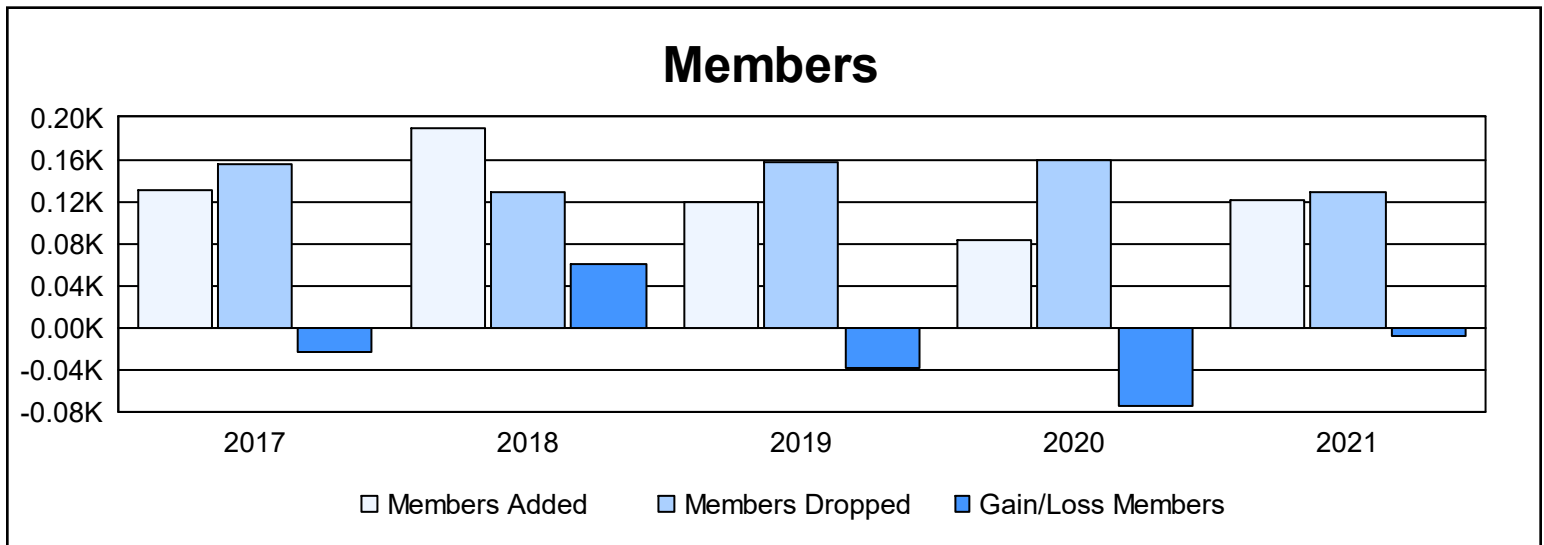

Year	New Clubs	Dropped Clubs	Gain/ Loss Clubs	New Members	Charter Members	Reinstate Members	Transfer Members	Total Member Added	Total Members Dropped	Gain/ Loss Members
2016-2017	0	0	0	113	2	10	6	131	155	-24
2017-2018	2	0	2	126	51	6	6	189	129	60
2018-2019	0	2	-2	102	7	2	8	119	158	-39
2019-2020	0	0	0	64	2	6	12	84	159	-75
2020-2021	1	1	0	83	27	8	3	121	129	-8
<b>Average</b>	<b>1</b>	<b>1</b>	<b>0</b>	<b>98</b>	<b>18</b>	<b>6</b>	<b>7</b>	<b>129</b>	<b>146</b>	<b>-17</b>

### Membership Composition June 2021 Cumulative