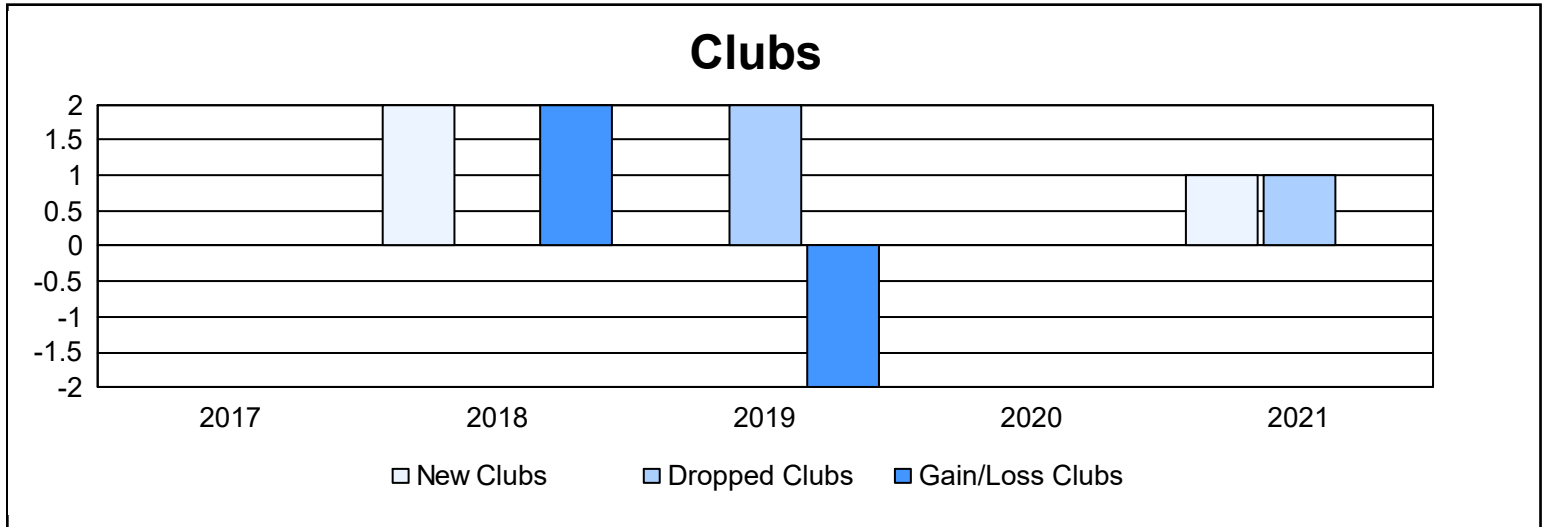

Year	New Clubs	Dropped Clubs	Gain/ Loss Clubs	New Members	Charter Members	Reinstate Members	Transfer Members	Total Member Added	Total Members Dropped	Gain/ Loss Members
2016-2017	0	0	0	113	2	10	6	131	155	-24
2017-2018	2	0	2	126	51	6	6	189	129	60
2018-2019	0	2	-2	102	7	2	8	119	158	-39
2019-2020	0	0	0	64	2	6	12	84	159	-75
2020-2021	1	1	0	83	27	8	3	121	129	-8
<b>Average</b>	<b>1</b>	<b>1</b>	<b>0</b>	<b>98</b>	<b>18</b>	<b>6</b>	<b>7</b>	<b>129</b>	<b>146</b>	<b>-17</b>

### Membership Composition June 2021 Cumulative