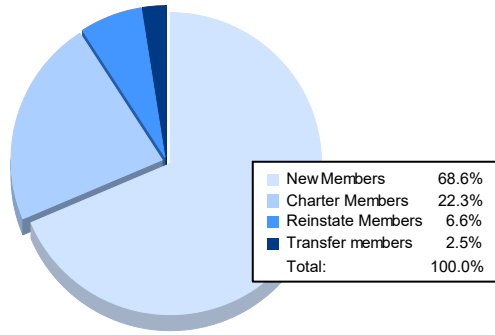

Year	New Clubs	Dropped Clubs	Gain/ Loss Clubs	New Members	Charter Members	Reinstate Members	Transfer Members	Total Member Added	Total Members Dropped	Gain/ Loss Members
2016-2017	0	0	0	113	2	10	6	131	155	-24
2017-2018	2	0	2	126	51	6	6	189	129	60
2018-2019	0	2	-2	102	7	2	8	119	158	-39
2019-2020	0	0	0	64	2	6	12	84	159	-75
2020-2021	1	1	0	83	27	8	3	121	129	-8
<b>Average</b>	<b>1</b>	<b>1</b>	<b>0</b>	<b>98</b>	<b>18</b>	<b>6</b>	<b>7</b>	<b>129</b>	<b>146</b>	<b>-17</b>

### Membership Composition June 2021 Cumulative